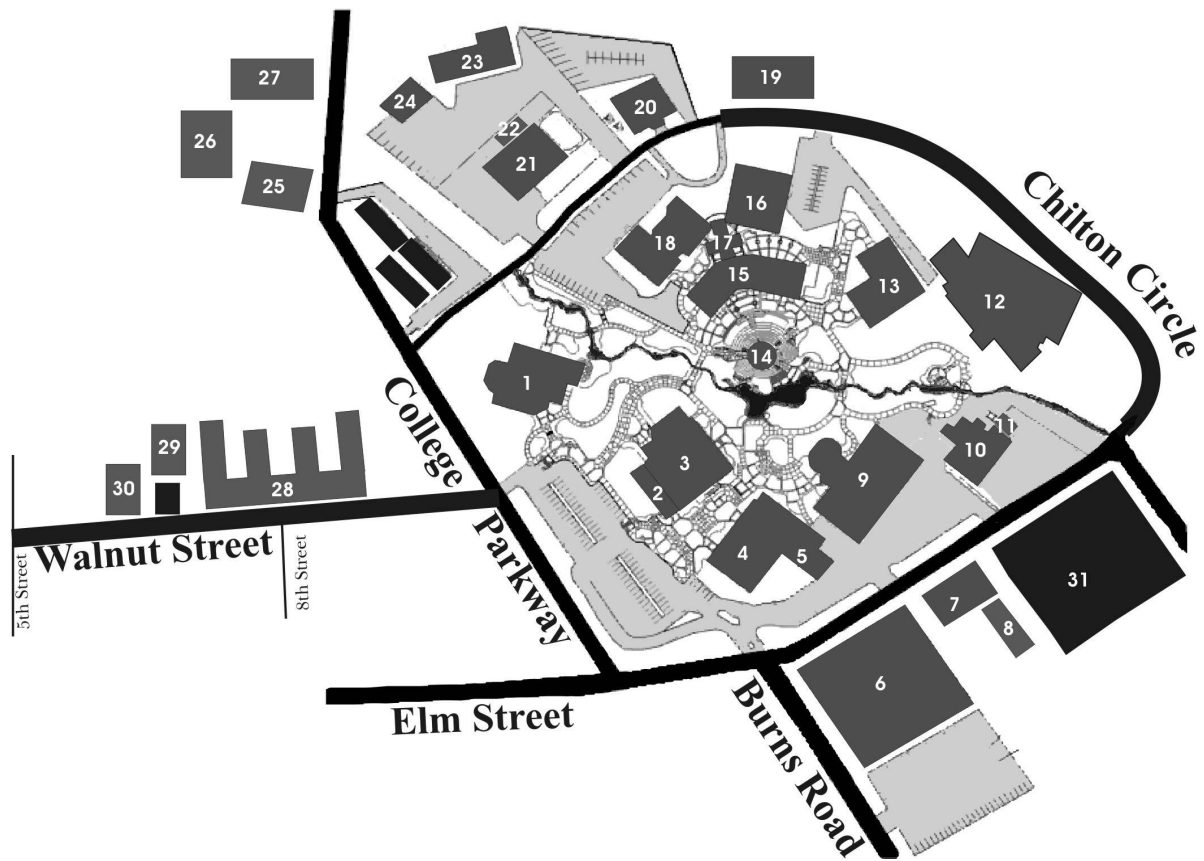

GREAT BASIN COLLEGE ELKO CAMPUS

- | | | | |
|---|--|--|---|
| <p>1. Berg Hall (BH)
Academic Affairs
Admission Advising and Career Center
Admissions and Records Office
Administrative Offices
Conference Room
Continuing Education/Community Service
Controller's Office
Counseling
Retention
SIS Operations
Student Employment Services
Student Financial Services
Webmaster
Welcome Center</p> <p>2. McMullen Hall Annex (MH)
English Faculty Offices
Fine Arts and Humanities Faculty Offices</p> <p>3. McMullen Hall (MCML)
Adjunct Faculty Work Room/
Classified Break Room
Classrooms
Faculty Offices
Foundation Offices
Grant Writer
Library</p> <p>4. Lundberg Hall (LH)
Academic Computing Center
Classrooms
Faculty Offices
Life Sciences Laboratory
Media Services
Physical Sciences Laboratory
Science</p> <p>5. Welding Shop</p> <p>6. High Tech Center (HTC)
Chemistry Lab
Computer Classrooms
Computer Lab Tutor
Computer Office Technology
Distance Education Classrooms
Elementary Education Resource Center</p> | <p>Faculty Offices
IAV Classrooms
Interactive Video Office
Interactive Learning Center
Microbiology Lab
Microsoft Training Center</p> <p>7. Adult Learning Center</p> <p>8. Adult Learning Center II</p> <p>9. Greenhaw Technical Arts Center (GTA)
Art Classroom
Auto/Diesel Shops
Business
Classrooms
Computer Lab
Faculty Offices
Great Basin Gallery
IAV Classrooms
Transport Technology</p> <p>10. Shipping and Receiving</p> <p>11. Buildings and Grounds</p> <p>12. Electrical / Instrumentation/
Mill Building (EIT)
Academic Success Center
Computer Labs
Conference Room
Café Xoetera
Education
Electrical Technology
Faculty Offices
Instrumentation Lab
Low Voltage Lab
Millwright Technology
Social Sciences
Surveying
Tech Prep
Testing Center</p> | <p>13. Dorothy S. Gallagher Health Sciences Building (HSCI)
Classrooms
Health Sciences and Human Services Faculty Offices</p> <p>14. Amphitheatre</p> <p>15. Leonard Center for Student Life (CSL)
Bookstore
Café X
Student Recruitment
Student Life
Student Government Association</p> <p>16. Fitness Center
Gym/Weight Room</p> <p>17. Solarium</p> <p>18. GBC Theatre
Green Room
Stage
Theatre</p> <p>19. Chilton Circle Modular
ABE/ESL
Human Resources
Security</p> <p>20. KENV Television Studio</p> <p>21. Mark H. Dawson Child and Family Center</p> <p>22. The House Tom and Jack Built</p> <p>23. Arts Annex
Ceramic Lab/Jewelry Classes</p> | <p>24. Storage/Testing Facility</p> <p>25. Placer Dome/Cortez Hall
1691 College Parkway</p> <p>26. Newmont Hall
1691 College Parkway</p> <p>27. 12-Unit Single Apartment Complex
1691 College Parkway</p> <p>28. Elizabeth "Beth" Griswold Hall
735 Walnut Street
EMS
Student Housing/Residential Halls
701 Walnut Street
AHEC (Area Health Education Center) Office of Rural Health
CEHSO (Center for Education and Health Services Outreach)
Cooperative Extension,
University
of Nevada, Elko Office of Continuing Education</p> <p>29. 12-Unit Married Housing
Apartment Complex
611 Walnut Street</p> <p>30. Theodore Laibly Hall
611 Walnut Street
6-unit married housing</p> <p>31. Armory Classrooms
1375 13th Street
Specialty Training Classrooms</p> |
|---|--|--|---|